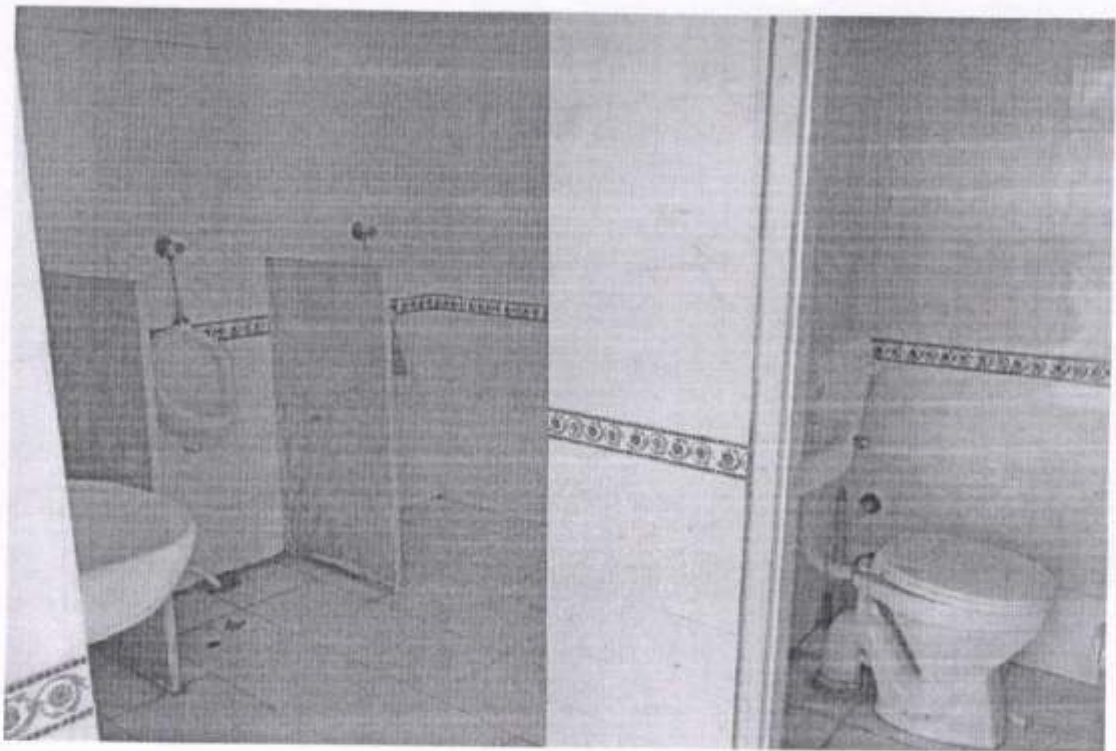

water cooler

[Signature]
AL
Mastershi dayal
B.Ed. College
Barj Khara, Jawahar Nagar, JAIPUR

HOSTEL

HOSTEL

Amits Shah
20/10/20

Canteen

Amita Mathy
PRINCIPAL
Matarshi Dayal
Bairi Khari, Jammu
A. E. College
Jammu

Girls Toilet

Boys Toilet

PRINCIPAL
Maharshi Dayanand B.Ed. College
Bani Khone, Jawahar Nagar, JAIPUR